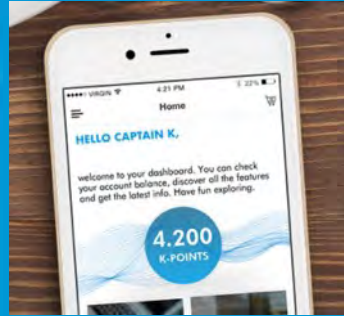

KNAUF INSULATION „CAPTAIN K“ Internationales Partnerprogramm

Partnerprogramm Captain K

Knauf Insulation

SCANNING

Earn valuable **K-POINTS**

scan the codes of purchased products

attend exclusive events

participate in surveys